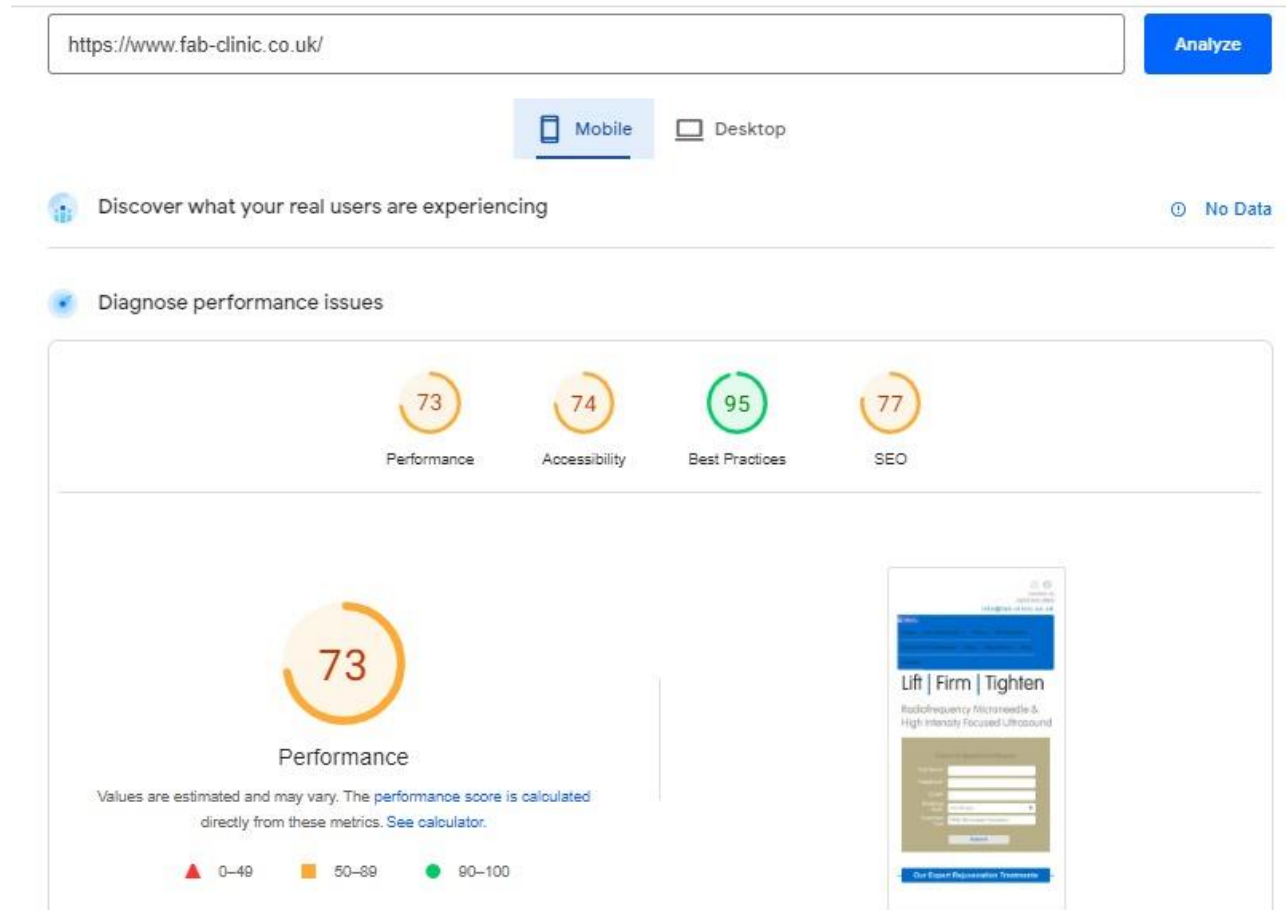

Loading Speed after Optimization: