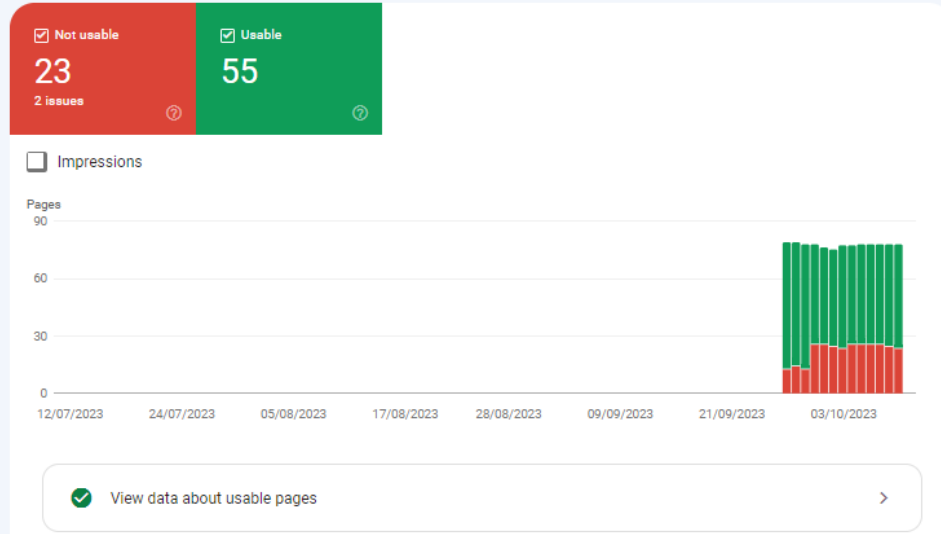

Setup Robots.txt file.

URL Inspection:

https://www.fab-clinic.co.uk/

URL Inspection

| | |
|--|--|
|  URL is on Google | It can appear in Google Search results (if not subject to a manual action or removal request) with all relevant enhancements. Learn more |
| VIEW CRAWLED PAGE | Page changed? REQUEST INDEXING |
|  Page indexing | Page is indexed ▼ |
| Enhancements and experience | |
|  Mobile Usability | Page is usable on mobile > |
|  Breadcrumbs | 1 valid item detected > |
|  Sitelinks searchbox | 1 valid item detected > |

Mobile Usability:

Mobile Usability

Notice: The mobile usability report is being retired soon. [Read more](#)

Breadcrumbs:

Breadcrumbs

Source: Smartphone crawler

Merchant Listing:

Products Snippets: