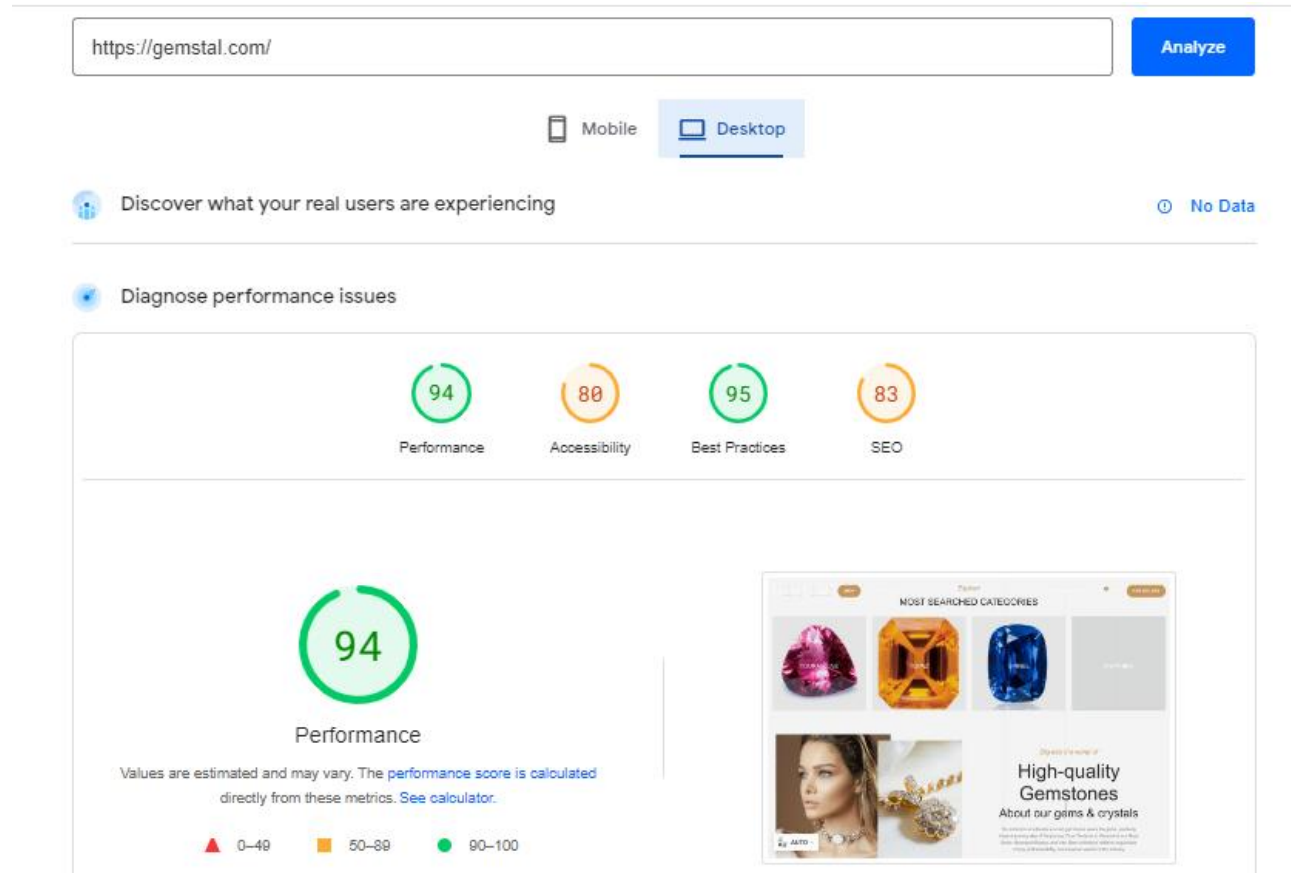

Loading Speed For Desktop:

After Speed Optimization:

Sitemap:

Home > [Sitemap Index](#)

URL	URL Count	Last Updated
https://gemstal.com/post-sitemap.xml	3	25 June 2023 22:10
https://gemstal.com/page-sitemap.xml	18	27 May 2023 04:13
https://gemstal.com/cms_block-sitemap.xml	21	26 August 2021 15:14
https://gemstal.com/portfolio-sitemap.xml	9	27 August 2021 13:45
https://gemstal.com/product-sitemap.xml	145	8 June 2023 06:32
https://gemstal.com/post-archive-sitemap.xml	1	27 August 2021 14:32
https://gemstal.com/category-sitemap.xml	3	25 June 2023 22:10
https://gemstal.com/post_tag-sitemap.xml	6	25 June 2023 22:10
https://gemstal.com/project-cat-sitemap.xml	5	27 August 2021 14:32
https://gemstal.com/product_cat-sitemap.xml	21	23 August 2023 09:48
https://gemstal.com/product_tag-sitemap.xml	57	23 August 2023 09:22
https://gemstal.com/store_category-sitemap.xml	1	20 June 2023 04:49

Robots.Txt File:

Custom Robots.txt Preview

```
1 User-agent: *
2 Disallow: /wp-content/uploads/wpo-plugins-tables-list.json
3 Disallow: /wp-admin/
4
5 Sitemap: https://gemstal.com/sitemap.xml
6 Sitemap: https://gemstal.com/sitemap.rss
```

Setup Robots.txt file.