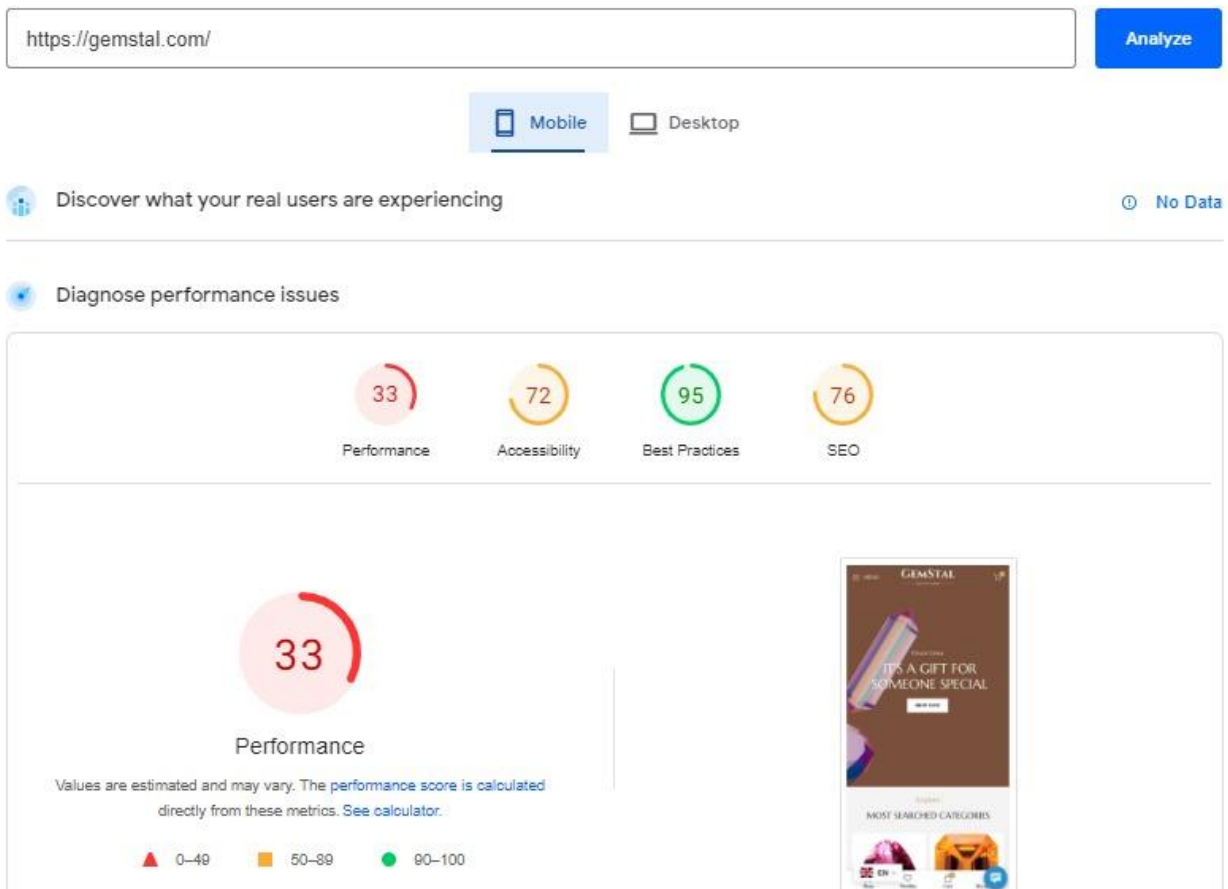

Technical SEO Check:

<https://gemstal.com/>

Loading Speed For Mobile:

Before:

Loading Speed For Mobile:

After Speed Optimization:

Loading Speed For Desktop:

Before Speed Optimization: